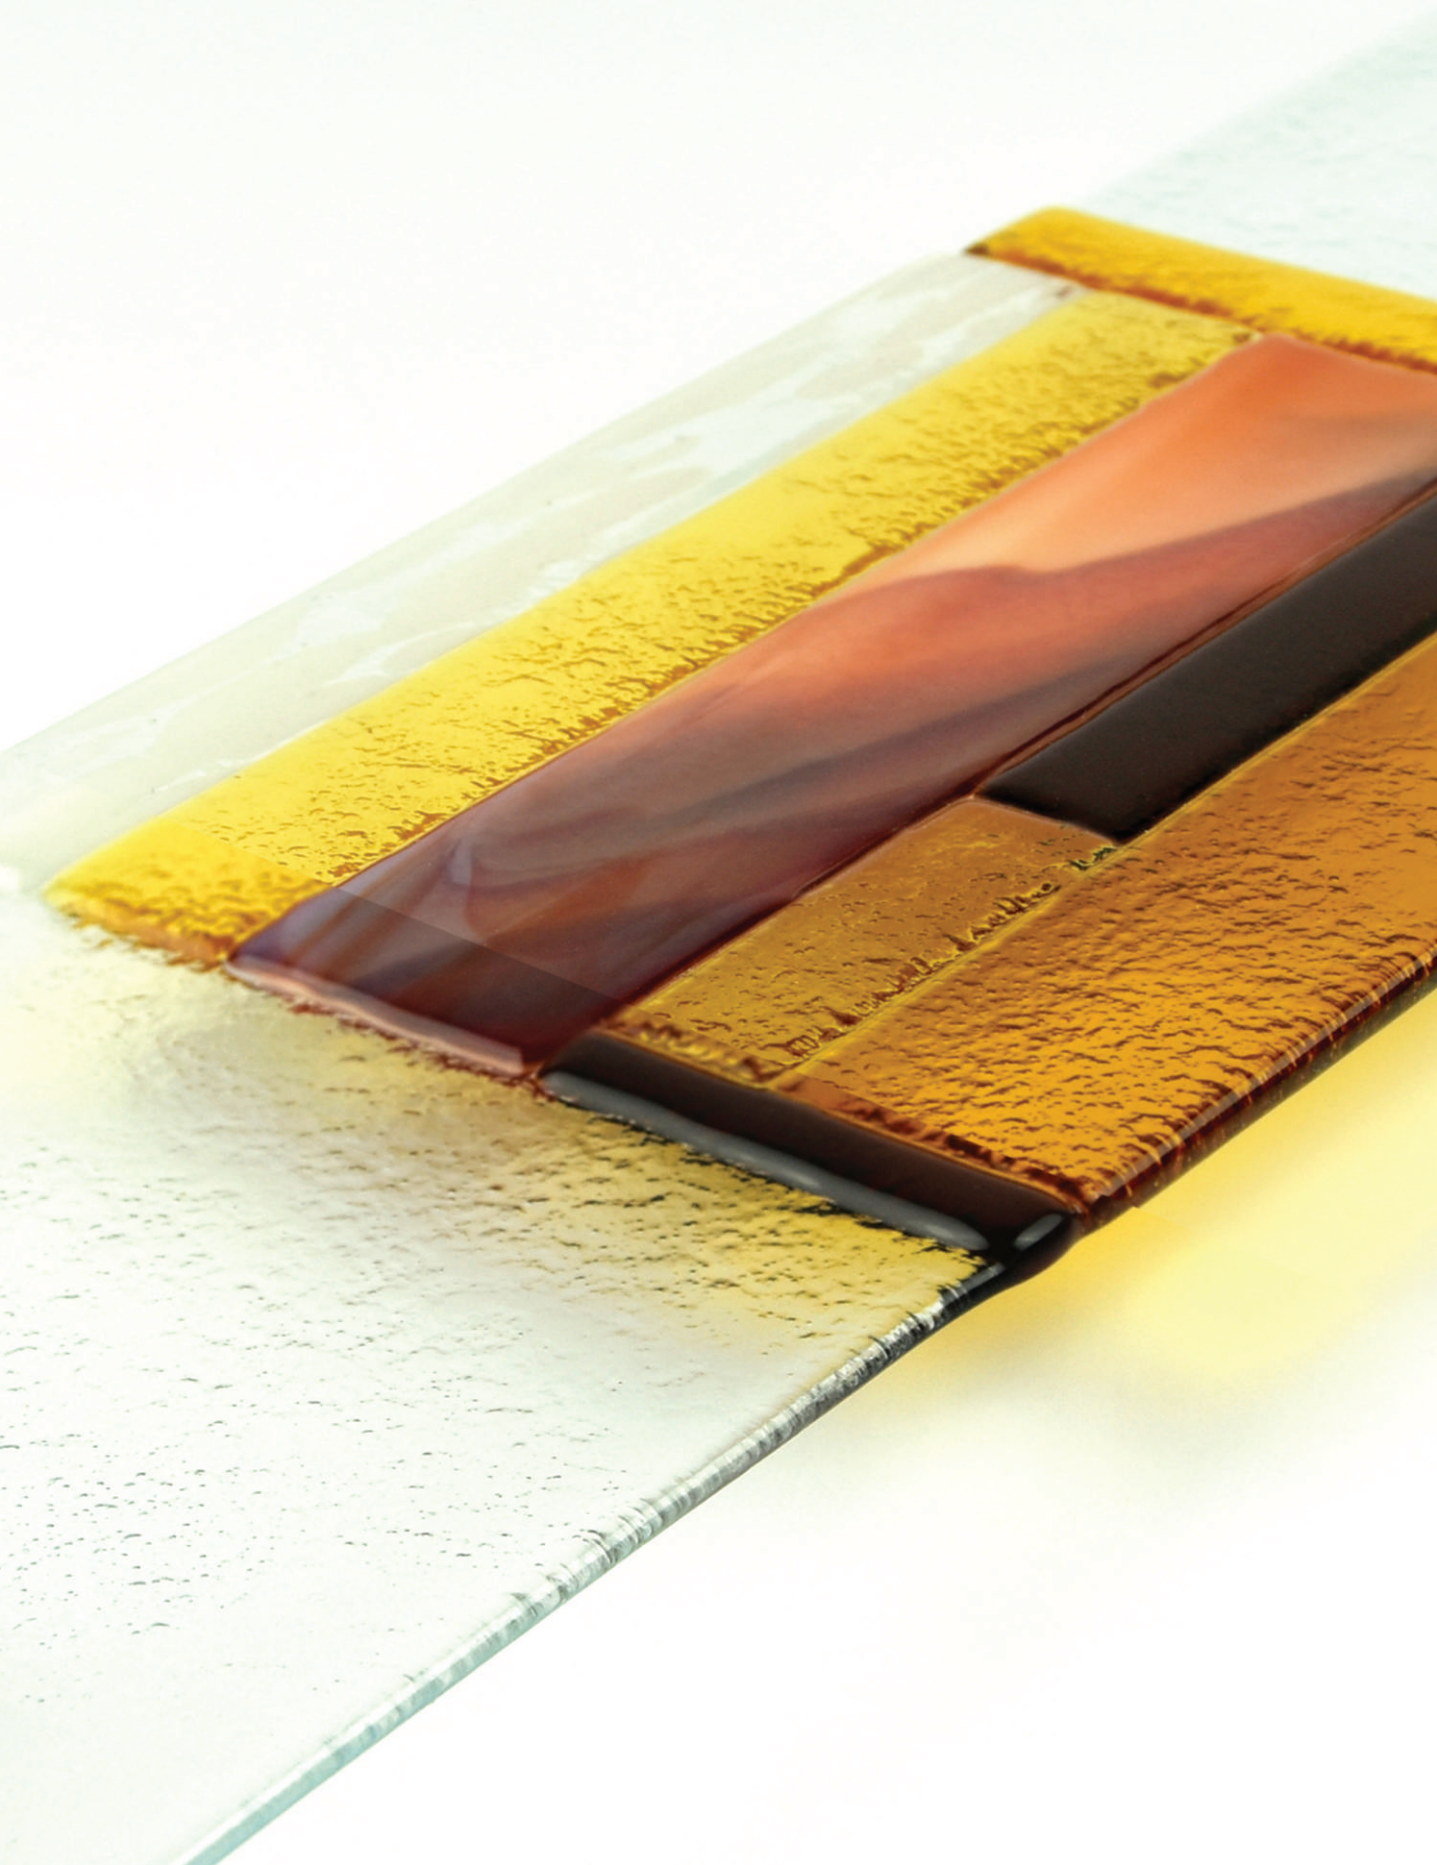

Desert Sunset

Desert Sunset

Desert Sunset

Desert Sunset

4" x 18"

6" x 18"

8" x 18"

### Szkło fusingowe

Fused glass  
Fused Glass