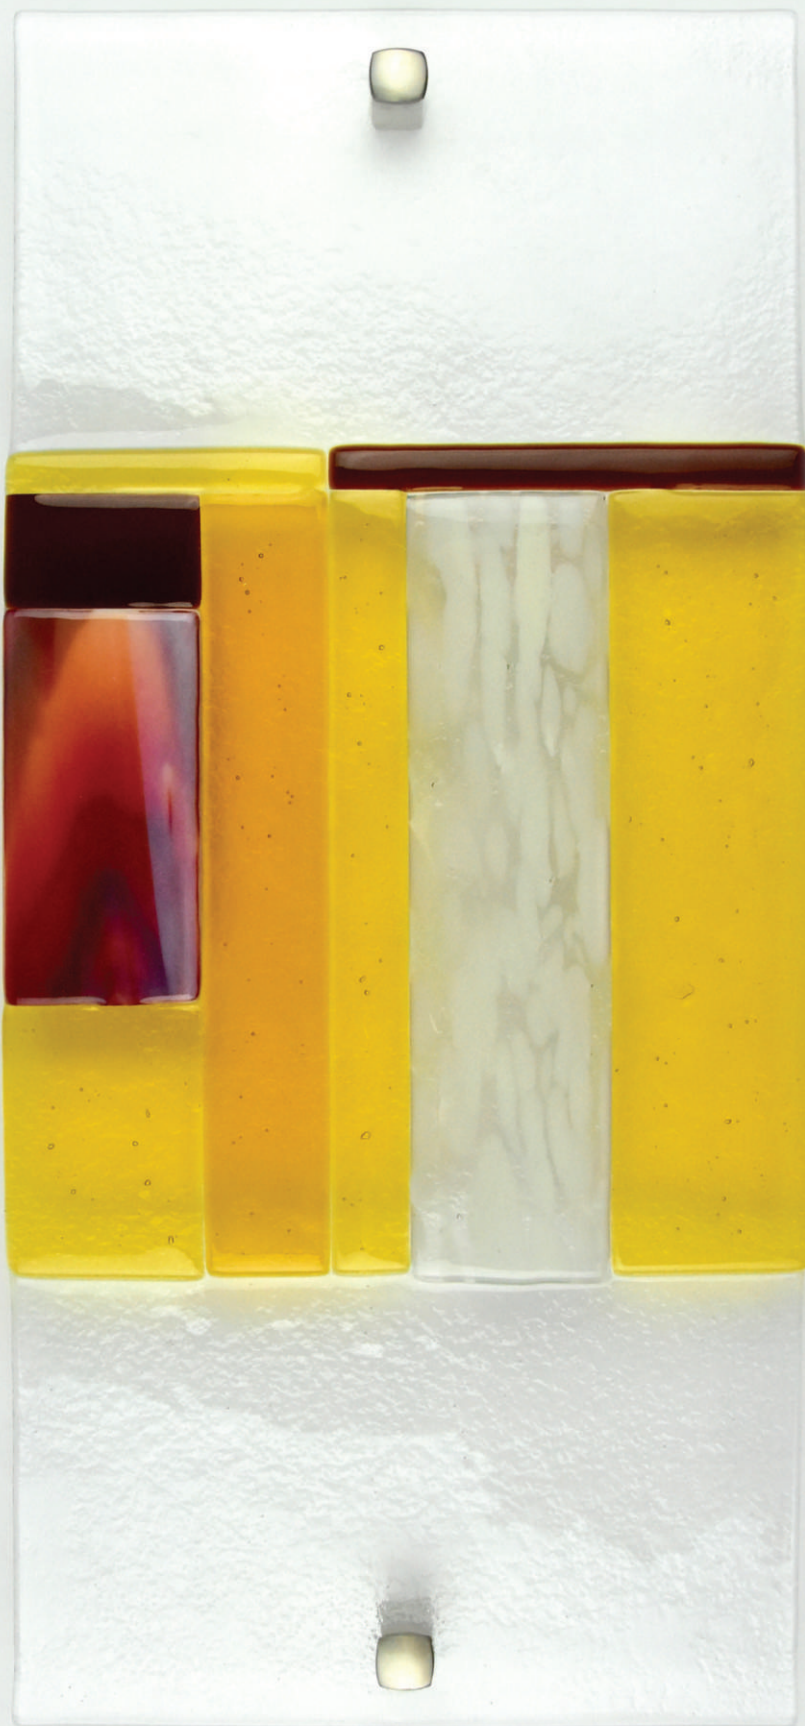

Desert Sunset

Desert Sunset

Desert Sunset

Desert Sunset

4" x 18"

6" x 18"

8" x 18"

### Szkło fusingowe

Fused glass  
Fused Glass